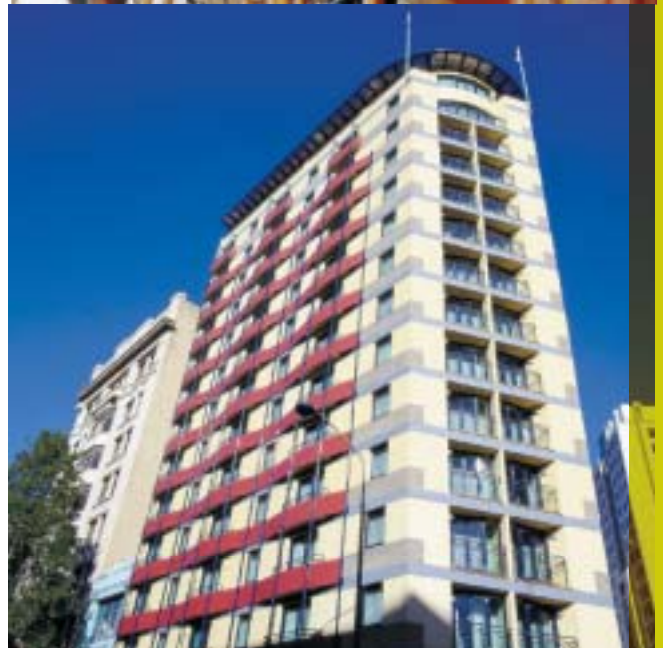

how to find us

Southern Cross Suites Sydney
Cnr Goulburn Street & Wentworth Avenue
Sydney NSW 2000 Australia
T: +61 2 9277 3388 F: +61 2 9277 3399

From Sydney airport exit right into General Holmes Drive, then turn onto Southern Cross Drive. Take Anzac Parade exit, follow along Flinders Street, and turn left onto Oxford St then left onto Wentworth Avenue. The property is on the next right hand corner (Goulburn Street).